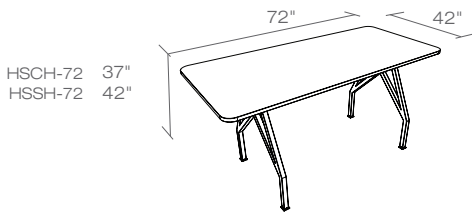

HOT SPOT Conference

scale 1:1

HOT SPOT Conference

scale 1:1

Counter height (SH 37") & Standing Height (BH 42") Table Height (TH 29")
(see all available sizes page 3)

Desktop:

Standing Height or Table Height meeting table with power and usb charging option.

Available sizes:

Length: 96", 84", 72" L

Width: 36", 42" H.

Height: 29" or 37" H.

Custom Sizes available.

Durable HPL laminate work surface with tough 2mm PVC edge banding for long lasting quality and protection against bumps and dents.

Base & Legs:

Built to last powder coated steel legs and frame with adjustable height levelers.

Optional Flip Power

Ordered separately

- FLPW-W
- FLPW-GR
- FLPW-TN

HOTSPOT
Standing Height

HOTSPOT
Table Height

Table Width	Table Length				
	72 (6ft)	78 (6.5ft)	84 (7ft)	90 (7.5ft)	96 (8ft)
36					
42					
48					
54					
60					

Size Options:

Table Height 29", Counter Height 37" or Standing Height 42" option available with power and usb charging option.