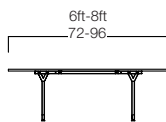

Hotspot Conference

scale^{1:1}

spec sheet

Table Width	Table Length				
	72 (6ft)	78 (6.5ft)	84 (7ft)	90 (7.5ft)	96 (8ft)
36					
42					
48					
54					
60					

Size Options:

Table Height 29", Counter Height 37" or Standing Height 42" option available with power and usb charging option.

Available Sizes:

As shown in matrix.

Custom Sizes available.

Durable HPL laminate work surface with tough 2mm PVC edge banding for long lasting quality and protection against bumps and dents.

Base & Legs:

Built to last powder coated steel legs and frame with adjustable height levelers.

	108 (9ft)	120 (10ft)	132 (11ft)	144 (12ft)	156 (13ft)	168 (14ft)	180 (15ft)	192 (16ft)
36								
42								
48								
54								
60								

Structure Spec

1 piece tabletop with 2 legs