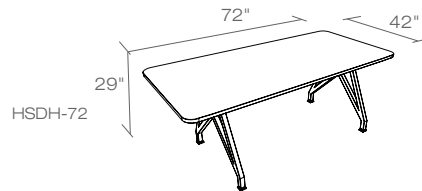

HOT SPOT Conference

scale 1:1

HOT SPOT Conference

scale 1:1

Counter height (SH 37") & Standing Height (BH 42") Table Height (TH 29")
(see all available sizes page 3)

Desktop:

Standing Height or Table Height meeting table with power and usb charging option.

Available sizes:

Length: 96", 84", 72" L

Width: 36", 42" H.

Height: 29" or 37" H.

Custom Sizes available.

Durable HPL laminate work surface with tough 2mm PVC edge banding for long lasting quality and protection against bumps and dents.

Base & Legs:

Built to last powder coated steel legs and frame with adjustable height levelers.

Optional Flip Power

Ordered separately

- FLPW-W
- FLPW-GR
- FLPW-TN

HOTSPOT
Standing Height

HOTSPOT
Table Height

Table Width	Table Length				
	72 (6ft)	78 (6.5ft)	84 (7ft)	90 (7.5ft)	96 (8ft)
36					
42					
48					
54					
60					

Size Options:

Table Height 29", Counter Height 37" or Standing Height 42" option available with power and usb charging option.