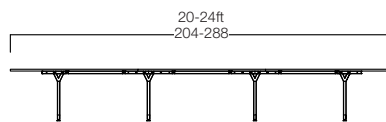

Table Width	Table Length				
	72 (6ft)	78 (6.5ft)	84 (7ft)	90 (7.5ft)	96 (8ft)
36					
42					
48					
54					
60					

Size Options:

Table Height 29", Counter Height 37" or Standing Height 42" option available with power and usb charging option.

Available Sizes:

As shown in matrix.

Custom Sizes available.

Durable HPL laminate work surface with tough 2mm PVC edge banding for long lasting quality and protection against bumps and dents.

Base & Legs:

Built to last powder coated steel legs and frame with adjustable height levelers.

	108 (9ft)	120 (10ft)	132 (11ft)	144 (12ft)	156 (13ft)	168 (14ft)	180 (15ft)	192 (16ft)
36								
42								
48								
54								
60								

Structure Spec

1 piece tabletop with 2 legs

2 piece tabletop with 3 legs

3 piece tabletop with 4 legs

Height & Width Options