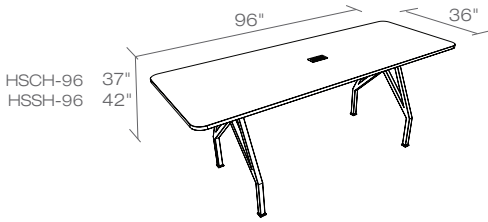

HOT SPOT Conference

scale 1:1

HOT SPOT Conference

scale 1:1

Counter height (SH 37") & Standing Height (BH 42") Table Height (TH 29")
(see all available sizes page 3)

Desktop:

Standing Height or Table Height meeting table with power and usb charging option.

Available sizes:

Length: 96", 84", 72" L

Width: 36", 42" H.

Height: 29" or 37" H.

Custom Sizes available.

Durable HPL laminate work surface with tough 2mm PVC edge banding for long lasting quality and protection against bumps and dents.

Base & Legs:

Built to last powder coated steel legs and frame with adjustable height levelers.

Optional Flip Power

Ordered separately

- FLPW-W
- FLPW-GR
- FLPW-TN

HOTSPOT
Standing Height

HOTSPOT
Table Height

Table Width	Table Length				
	72 (6ft)	78 (6.5ft)	84 (7ft)	90 (7.5ft)	96 (8ft)
36					
42					
48					
54					
60					

Size Options:

Table Height 29", Counter Height 37" or Standing Height 42" option available with power and usb charging option.