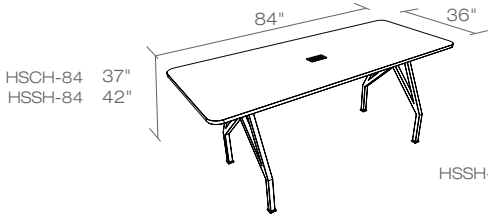

HOT SPOT Conference

scale 1:1

HOT SPOT Conference

scale 1:1

Counter height (SH 37") & Standing Height (BH 42") Table Height (TH 29")
(see all available sizes page 3)

Desktop:

Standing Height or Table Height meeting table with power and usb charging option.

Available sizes:

Length: 96", 84", 72" L

Width: 36", 42" H.

Height: 29" or 37" H.

Custom Sizes available.

Durable HPL laminate work surface with tough 2mm PVC edge banding for long lasting quality and protection against bumps and dents.

Base & Legs:

Built to last powder coated steel legs and frame with adjustable height levelers.

Optional Flip Power

Ordered separately

- FLPW-W
- FLPW-GR
- FLPW-TN

HOTSPOT
Standing Height

HOTSPOT
Table Height

Table Width	Table Length				
	72 (6ft)	78 (6.5ft)	84 (7ft)	90 (7.5ft)	96 (8ft)
36					
42					
48					
54					
60					

Size Options:

Table Height 29", Counter Height 37" or Standing Height 42" option available with power and usb charging option.