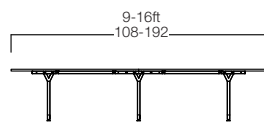

2 piece tabletop with 3 legs