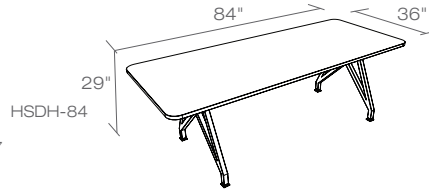

HOT SPOT Conference

scale 1:1

HOT SPOT Conference

scale 1:1

Counter height (SH 37") & Standing Height (BH 42") Table Height (TH 29")
(see all available sizes page 3)

Desktop:

Standing Height or Table Height meeting table with power and usb charging option.

Available sizes:

Length: 96", 84", 72" L

Width: 36", 42" H.

Height: 29" or 37" H.

Custom Sizes available.

Durable HPL laminate work surface with tough 2mm PVC edge banding for long lasting quality and protection against bumps and dents.

Base & Legs:

Built to last powder coated steel legs and frame with adjustable height levelers.

Optional Flip Power

Ordered separately

- FLPW-W
- FLPW-GR
- FLPW-TN

HOTSPOT
Standing Height

HOTSPOT
Table Height

Table Width	Table Length				
	72 (6ft)	78 (6.5ft)	84 (7ft)	90 (7.5ft)	96 (8ft)
36					
42					
48					
54					
60					

Size Options:

Table Height 29", Counter Height 37" or Standing Height 42" option available with power and usb charging option.