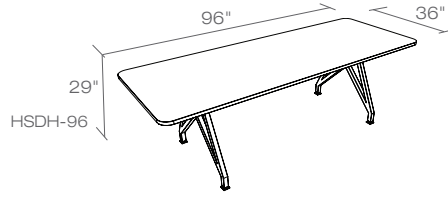

HOT SPOT Conference

scale 1:1

HOT SPOT Conference

scale 1:1

Counter height (SH 37") & Standing Height (BH 42") Table Height (TH 29")
(see all available sizes page 3)

Desktop:

Standing Height or Table Height meeting table with power and usb charging option.

Available sizes:

Length: 96", 84", 72" L

Width: 36", 42" H.

Height: 29" or 37" H.

Custom Sizes available.

Durable HPL laminate work surface with tough 2mm PVC edge banding for long lasting quality and protection against bumps and dents.

Base & Legs:

Built to last powder coated steel legs and frame with adjustable height levelers.

Optional Flip Power

Ordered separately

- FLPW-W
- FLPW-GR
- FLPW-TN

HOTSPOT
Standing Height

HOTSPOT
Table Height

Table Width	Table Length				
	72 (6ft)	78 (6.5ft)	84 (7ft)	90 (7.5ft)	96 (8ft)
36					
42					
48					
54					
60					

Size Options:

Table Height 29", Counter Height 37" or Standing Height 42" option available with power and usb charging option.