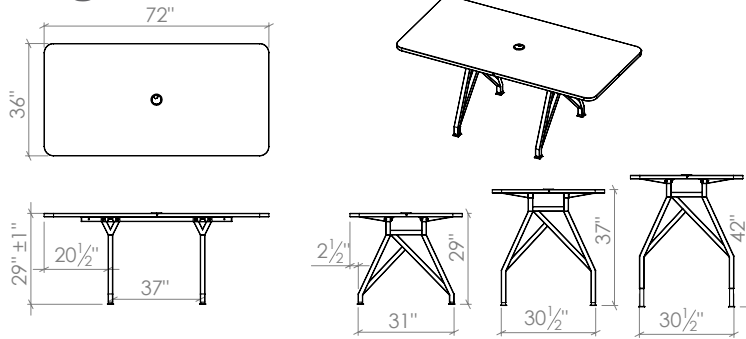

Bar Height Table

scale 1:1

Featured: 6ft table in Iconic Gray.

Featured: 8ft table in Glacier White with Tangerine Edge Banding.

6ft

7ft

8ft

HOT SPOT Conference

Bar Height Table

scale^{1:1}

6ft

Table Top:

Durable laminate work surface with 2mm PVC edge banding for long lasting quality and protection against bumps and dents. Includes one cable grommet.

Base & Legs:

Built to last powder coated steel legs and frame with adjustable height levelers.

Power Module:

See electrical power and data for details.

7ft

Included Accessory

Cable Grommet
Adjustable, White Plastic,
Size: 3-1/8"

Power Option Sold Separately

Two Power Outlets
Two USB Charging Ports

Power Output: 120V/12A,
USB Ports: 5V/2A,
6ft Standard Power Cord
for sockets.

8ft

8 ft. HotSpot table top is made in two halves with seam in middle.