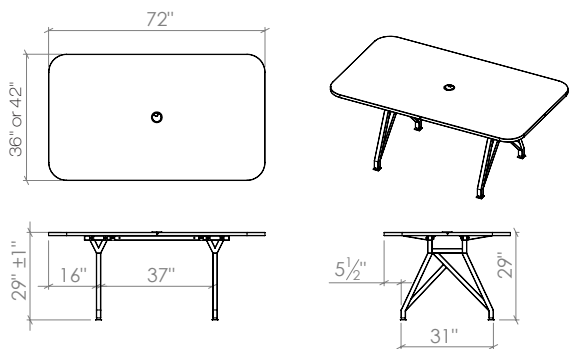

HOT SPOT Conference

scale 1:1

6ft

7ft

8ft

HOT SPOT Conference

scale^{1:1}

6ft

Power Module:

See electrical power and data for details.

Included Accessory

Cable Grommet
Adjustable, White Plastic,
Size: 3-1/8"

Power Option Sold Separately

Two Power Outlets
Two USB Charging Ports

Power Output: 120V/12A,
USB Ports: 5V/2A,
6ft Standard Power Cord
for sockets.

7ft

8ft

8 ft. HotSpot table top is made in two halves with seam in middle.

table top finish & edge banding options

Laminate options: premium thermofuse laminate (TFL)

Edge Banding options:
2mm Thickness

HOT SPOT Conference

Power Option Sold Separately

Two Power Outlets
Two USB Charging Ports

Power Output: 120V/12A,
USB Ports: 5V/2A,
6ft Standard Power Cord
for sockets.

8ft

8 ft. HotSpot table top is made in two halves with seam in middle.