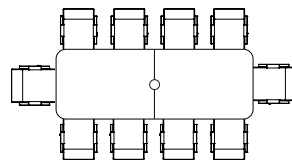

7ft

8ft

8 ft. HotSpot table top is made in two halves with seam in middle.

table top finish & edge banding options

Laminate options: premium thermofuse laminate (TFL)

Edge Banding options:
2mm Thickness

HOT SPOT Conference

Bar Height Table

scale 1:1

Featured: 6ft table in Iconic Gray.

Featured: 8ft table in Glacier White with Tangerine Edge Banding.

6ft

7ft

8ft

HOT SPOT Conference

Bar Height Table

scale^{1:1}

6ft

Table Top:

Durable laminate work surface with 2mm PVC edge banding for long lasting quality and protection against bumps and dents. Includes one cable grommet.

Base & Legs:

Power Option Sold Separately

Two Power Outlets
Two USB Charging Ports

Power Output: 120V/12A,
USB Ports: 5V/2A,
6ft Standard Power Cord
for sockets.

8ft

8 ft. HotSpot table top is made in two halves with seam in middle.