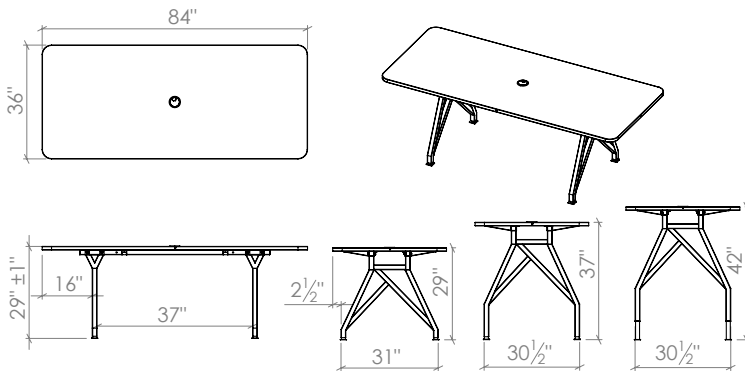

Bar Height Table

scale 1:1

Featured: 6ft table in Iconic Gray.

Featured: 8ft table in Glacier White with Tangerine Edge Banding.

6ft

7ft

8ft

HOT SPOT Conference

Bar Height Table

scale^{1:1}

6ft

Table Top:

Durable laminate work surface with 2mm PVC edge banding for long lasting quality and protection against bumps and dents. Includes one cable grommet.

Base & Legs:

Built to last powder coated steel legs and frame with adjustable height levelers.

Power Module:

See electrical power and data for details.

7ft

Included Accessory

Cable Grommet
Adjustable, White Plastic,
Size: 3-1/8"

Power Option Sold Separately

Two Power Outlets
Two USB Charging Ports

Power Output: 120V/12A,
USB Ports: 5V/2A,
6ft Standard Power Cord
for sockets.

8ft

8 ft. HotSpot table top is made in two halves with seam in middle.