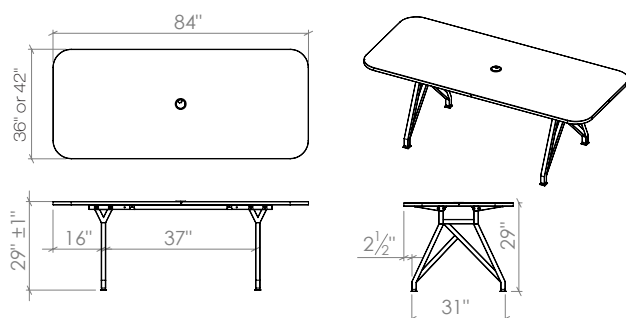

Power Module:

See electrical power and data for details.

Included Accessory

Cable Grommet
Adjustable, White Plastic,
Size: 3-1/8"

Power Option Sold Separately

Two Power Outlets
Two USB Charging Ports

Power Output: 120V/12A,
USB Ports: 5V/2A,
6ft Standard Power Cord
for sockets.

7ft

8ft

8 ft. HotSpot table top is made in two halves with seam in middle.

table top finish & edge banding options

Laminate options: premium thermofuse laminate (TFL)

Edge Banding options:
2mm Thickness

HOT SPOT Conference

Bar Height Table

scale 1:1

Featured: 6ft table in Iconic Gray.

Featured: 8ft table in Glacier White with Tangerine Edge Banding.

6ft

7ft

8ft

HOT SPOT Conference

Power Option Sold Separately

Two Power Outlets
Two USB Charging Ports

Power Output: 120V/12A,
USB Ports: 5V/2A,
6ft Standard Power Cord
for sockets.

8ft

8 ft. HotSpot table top is made in two halves with seam in middle.