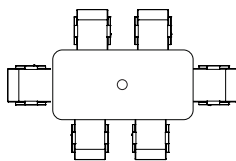

HOT SPOT Conference

scale 1:1

6ft

7ft

8ft

HOT SPOT Conference

scale^{1:1}

6ft

Power Module:

See electrical power and data for details.

Included Accessory

Cable Grommet
Adjustable, White Plastic,
Size: 3-1/8"

Power Option Sold Separately

Two Power Outlets
Two USB Charging Ports

Power Output: 120V/12A,
USB Ports: 5V/2A,
6ft Standard Power Cord
for sockets.

7ft

8ft

8 ft. HotSpot table top is made in two halves with seam in middle.

table top finish & edge banding options

Laminate options: premium thermofuse laminate (TFL)

Edge Banding options:
2mm Thickness

HOT SPOT Conference

Power Option Sold Separately

Two Power Outlets
Two USB Charging Ports

Power Output: 120V/12A,
USB Ports: 5V/2A,
6ft Standard Power Cord
for sockets.

8ft

8 ft. HotSpot table top is made in two halves with seam in middle.