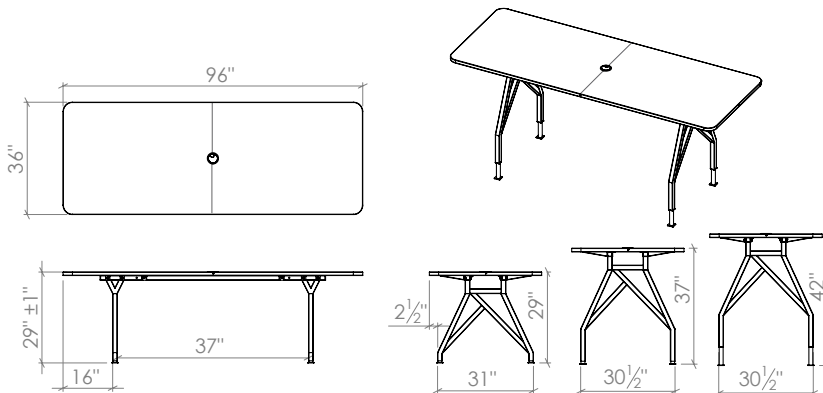

Bar Height Table

scale 1:1

Featured: 6ft table in Iconic Gray.

Featured: 8ft table in Glacier White with Tangerine Edge Banding.

6ft

7ft

8ft

HOT SPOT Conference

Bar Height Table

scale^{1:1}

6ft

Table Top:

Durable laminate work surface with 2mm PVC edge banding for long lasting quality and protection against bumps and dents. Includes one cable grommet.

Base & Legs:

Built to last powder coated steel legs and frame with adjustable height levelers.

Power Module:

See electrical power and data for details.

7ft

Included Accessory

Cable Grommet
Adjustable, White Plastic,
Size: 3-1/8"

Power Option Sold Separately

Two Power Outlets
Two USB Charging Ports

Power Output: 120V/12A,
USB Ports: 5V/2A,
6ft Standard Power Cord
for sockets.

8ft

8 ft. HotSpot table top is made in two halves with seam in middle.