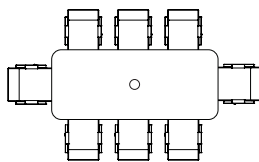

7ft

8ft

8 ft. HotSpot table top is made in two halves with seam in middle.

table top finish & edge banding options

Laminate options: premium thermofuse laminate (TFL)

Edge Banding options:
2mm Thickness

HOT SPOT Conference

Bar Height Table

scale 1:1

Featured: 6ft table in Iconic Gray.

Featured: 8ft table in Glacier White with Tangerine Edge Banding.

6ft

7ft

8ft

HOT SPOT Conference

Bar Height Table

scale^{1:1}

6ft

Table Top:

Durable laminate work surface with 2mm PVC edge banding for long lasting quality and protection against bumps and dents. Includes one cable grommet.

Base & Legs:

Power Option Sold Separately

Two Power Outlets
Two USB Charging Ports

Power Output: 120V/12A,
USB Ports: 5V/2A,
6ft Standard Power Cord
for sockets.

8ft

8 ft. HotSpot table top is made in two halves with seam in middle.