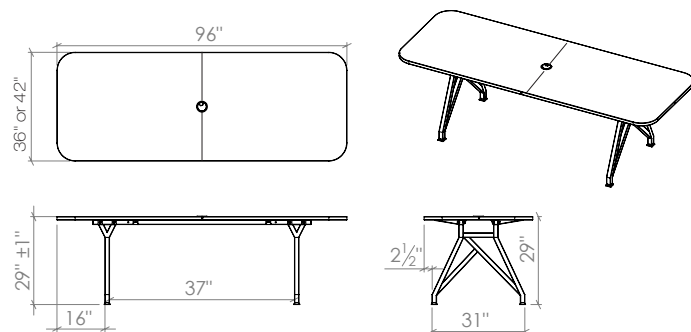

Power Module:

See electrical power and data for details.

Included Accessory

Cable Grommet
Adjustable, White Plastic,
Size: 3-1/8"

Power Option Sold Separately

Two Power Outlets
Two USB Charging Ports

Power Output: 120V/12A,
USB Ports: 5V/2A,
6ft Standard Power Cord
for sockets.

7ft

8ft

8 ft. HotSpot table top is made in two halves with seam in middle.

table top finish & edge banding options

Laminate options: premium thermofuse laminate (TFL)

Edge Banding options:
2mm Thickness

HOT SPOT Conference

Bar Height Table

scale 1:1

Featured: 6ft table in Iconic Gray.

Featured: 8ft table in Glacier White with Tangerine Edge Banding.

6ft

7ft

8ft

HOT SPOT Conference

Bar Height Table

scale^{1:1}

6ft

Table Top:

Durable laminate work surface with 2mm PVC edge banding for long lasting quality and protection against bumps and dents. Includes one cable grommet.

Base & Legs: