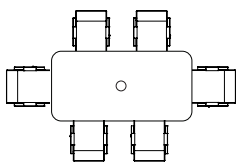

Power Module:

See electrical power and data for details.

Included Accessory

Cable Grommet
Adjustable, White Plastic,
Size: 3-1/8"

Power Option Sold Separately

Two Power Outlets
Two USB Charging Ports

Power Output: 120V/12A,
USB Ports: 5V/2A,
6ft Standard Power Cord
for sockets.

Bar Height Table

scale 1:1

Featured: 6ft table in Iconic Gray.

Featured: 8ft table in Glacier White with Tangerine Edge Banding.

6ft

7ft

8ft

HOT SPOT Conference

Bar Height Table

scale^{1:1}

6ft

Table Top:

Durable laminate work surface with 2mm PVC edge banding for long lasting quality and protection against bumps and dents. Includes one cable grommet.

Base & Legs:

Power Option Sold Separately

Two Power Outlets
Two USB Charging Ports

Power Output: 120V/12A,
USB Ports: 5V/2A,
6ft Standard Power Cord
for sockets.

8ft

8 ft. HotSpot table top is made in two halves with seam in middle.