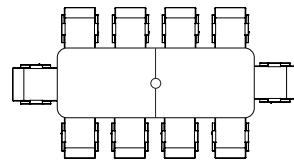

HOT SPOT Conference

scale 1:1

6ft

7ft

8ft

HOT SPOT Conference

scale^{1:1}

6ft

Power Module:

See electrical power and data for details.

Included Accessory

Cable Grommet
Adjustable, White Plastic,
Size: 3-1/8"

Power Option Sold Separately

Two Power Outlets
Two USB Charging Ports

Power Output: 120V/12A,
USB Ports: 5V/2A,
6ft Standard Power Cord
for sockets.

7ft

8ft

8 ft. HotSpot table top is made in two halves with seam in middle.

table top finish & edge banding options

Laminate options: premium thermofuse laminate (TFL)

Edge Banding options:
2mm Thickness

HOT SPOT Conference

Power Option Sold Separately

Two Power Outlets
Two USB Charging Ports

Power Output: 120V/12A,
USB Ports: 5V/2A,
6ft Standard Power Cord
for sockets.

8ft

8 ft. HotSpot table top is made in two halves with seam in middle.