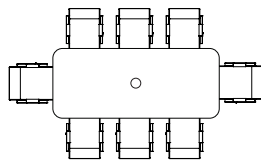

HOT SPOT Conference

scale 1:1

6ft

7ft

8ft

HOT SPOT Conference

scale^{1:1}

6ft

Power Module:

See electrical power and data for details.

Included Accessory

Cable Grommet
Adjustable, White Plastic,
Size: 3-1/8"

Power Option Sold Separately

Two Power Outlets
Two USB Charging Ports

Power Output: 120V/12A,
USB Ports: 5V/2A,
6ft Standard Power Cord
for sockets.

7ft

8ft

8 ft. HotSpot table top is made in two halves with seam in middle.

table top finish & edge banding options

Laminate options: premium thermofuse laminate (TFL)

Edge Banding options:
2mm Thickness

HOT SPOT Conference

Power Option Sold Separately

Two Power Outlets
Two USB Charging Ports

Power Output: 120V/12A,
USB Ports: 5V/2A,
6ft Standard Power Cord
for sockets.

8ft

8 ft. HotSpot table top is made in two halves with seam in middle.