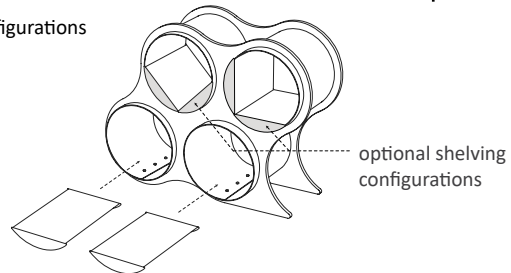

Model Number	Width	Depth	Price
Standard Glass Top Only			
SC-BOLA-GLS2	38	19	$1,020
Slotted Glass Top Only			
SC-BOLA-GLS	38	19	$1,777
- Tempered glass is 3/8" thick.			
*Metal Shelf Only			
SC-BOLA-SHLV-SET	Includes 2 shelves		$230

*Order Metal shelves to create optional shelving configurations