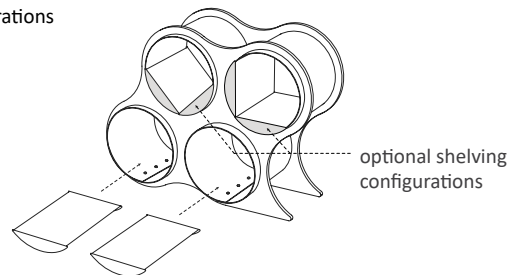

## pricing

Model Number	Width	Depth	Height	Price
<b>Bolla 6</b>				
SC-BOLA-6SHV-??	48	16	52	\$3,246

- HPL panels with white 2mm PVC edges.
- Includes one metal shelf per storage compartment. For a set of two additional shelves, add SC-BOLA-SHLV-SET for \$230.
- Metal shelves only available in white.

## pricing

Model Number	Width	Depth	Height	Price
<b>Bolla 8</b>				
SC-BOLA-8SHV-??	48	16	68	\$5,058

- HPL panels with white 2mm PVC edges.
- Includes one metal shelf per storage compartment. For a set of two additional shelves, add SC-BOLA-SHLV-SET for \$230.
- Metal shelves only available in white.

### \*Metal Shelf Only

SC-BOLA-SHLV-SET	Includes 2 shelves	\$230
------------------	--------------------	-------

\*Order Metal shelves to create optional shelving configurations