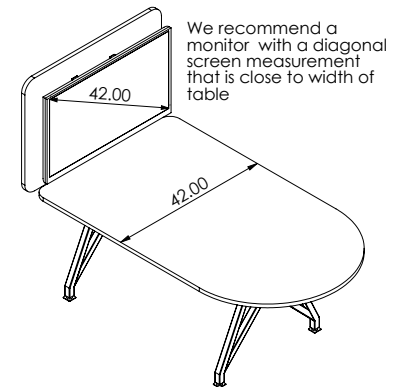

## Power Options

**Axil-z** In surface Power Unit  
 Option 1: (4) Power  
 Option 2: (2) Power; (1) Dual USB Charging, (1) HDMI  
 Other options available

**M2X** Pop Up Power Unit  
 Side 1: (2) Power; (1) Dual USB Charging; (1) Open Data  
 Side 2: (1) Power; (1) Dual USB Charging; (1) HDMI; (1) Open Data

## Media Panel

Tilting Monitor Mount  
 Monitors screen sizes 23-55 inch  
 Vesa 75x75-400x400mm  
 Mounting holes  
 100LB Max Monitor Weight  
 Tilt Range 0°-7°  
 Hardware provided