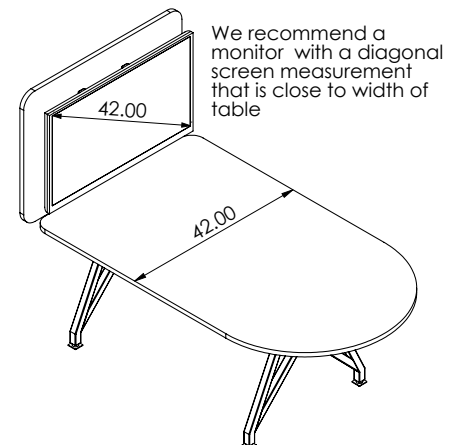

## Power Options

**Axil-z** In surface Power Unit  
 Option 1: (4) Power  
 Option 2: (2) Power; (1) Dual USB Charging, (1) HDMI  
 Other options available

**M2X** Pop Up Power Unit  
 Side 1: (2) Power; (1) Dual USB Charging; (1) Open Data  
 Side 2: (1) Power; (1) Dual USB Charging; (1) HDMI; (1) Open Data

## Media Panel

Tilting Monitor Mount  
 Monitors screen sizes 23-55 inch  
 Vesa 75x75-400x400mm  
 Mounting holes  
 100LB Max Monitor Weight  
 Tilt Range 0°-7°  
 Hardware provided