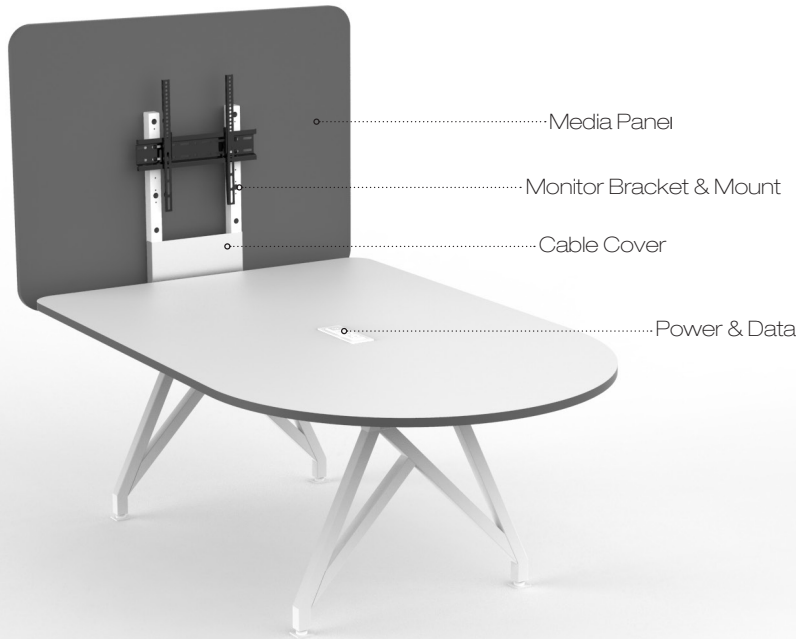

## Power Options

**Axil-z** In surface Power Unit  
 Option 1: (4) Power  
 Option 2: (2) Power; (1) Dual USB Charging, (1) HDMI  
 Other options available

**M2X** Pop Up Power Unit  
 Side 1: (2) Power; (1) Dual USB Charging; (1) Open Data  
 Side 2: (1) Power; (1) Dual USB Charging; (1) HDMI; (1) Open Data