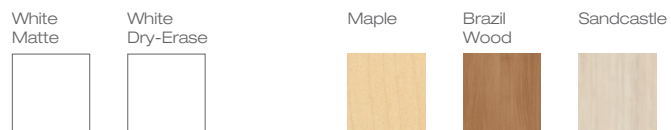

### Edge Banding options:

## dimensions and specifications

Table Style: **Kayak**

Table Style: **Kayak**

Table height available in 29" and standing height 37".  
 Table width available in 42", 48", 54" (table height only).  
 Table depth available in 54", 60", 72", 84", 96".

## desktop finish & edge banding options

Laminate options:

Edge Banding options:

Proudly designed and fabricated in California.