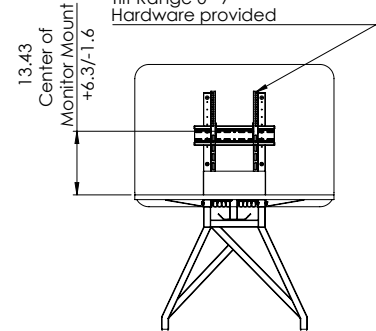

## Power Options

**Axil-z** In surface Power Unit  
 Option 1: (4) Power  
 Option 2: (2) Power; (1) Dual USB Charging, (1) HDMI  
 Other options available

**M2X** Pop Up Power Unit  
 Side 1: (2) Power; (1) Dual USB Charging; (1) Open Data  
 Side 2: (1) Power; (1) Dual USB Charging; (1) HDMI; (1) Open Data

## Media Panel

Tilting Monitor Mount  
 Monitors screen sizes 23-55 inch  
 Vesa 75x75-400x400mm  
 Mounting holes  
 100LB Max Monitor Weight  
 Tilt Range 0°-7°  
 Hardware provided