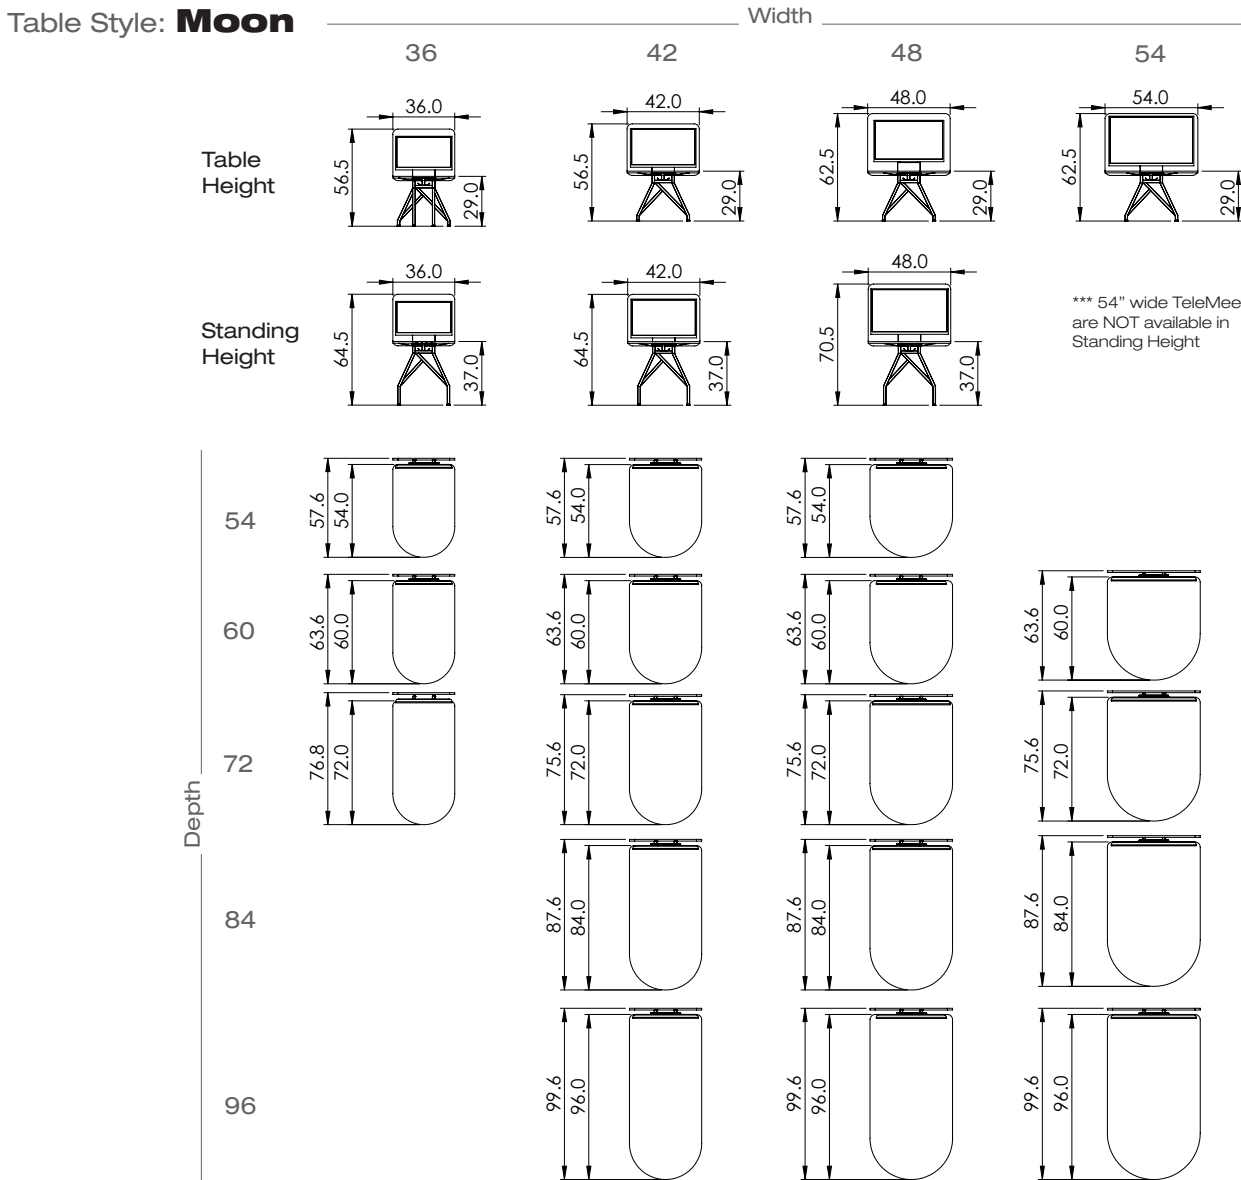

## Media Panel

Tilting Monitor Mount  
 Monitors screen sizes 23-55 inch  
 Vesa 75x75-400x400mm  
 Mounting holes  
 100LB Max Monitor Weight  
 Tilt Range 0°-7°  
 Hardware provided

### Media Panel

Available in a range of colors to match our table tops. The Media panel creates an enclosed and intimate experience. Comes complete with monitor mounting bracket.

## dimensions and specifications

### Table Style: **Moon**

Table height available in 29" and standing height 37".  
 Table width available in 36", 42", 48", 54" (table height only).  
 Table depth available in 54", 60", 72", 84", 96".