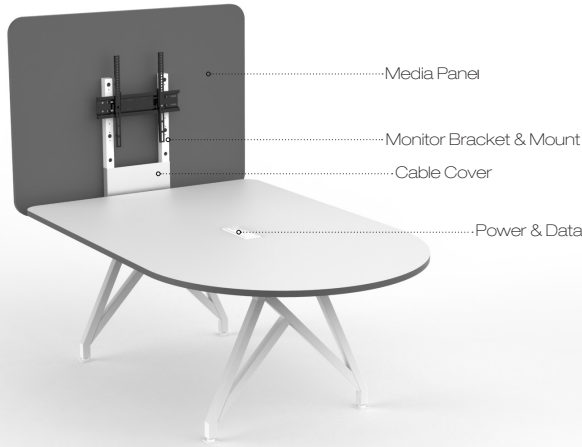

TeleMeet Connect

Video Conferencing & Teamwork Strategies

scale 1:1

Base & Legs

Built to last powder coated steel legs and frame with adjustable height levelers.

Media Panel

Available in a range of colors to match our table tops. The Media panel creates an enclosed and intimate experience. Comes complete with monitor mounting bracket.

Desktop

Durable laminate work surface with 2mm PVC edge banding for long lasting quality and protection against bumps and dents.

Power/Data Modules

See electrical power and data for details. Custom ports configurations available.

TeleMeet Moon

TeleMeet Kayak

Power Options

Axil-z In surface Power Unit
Option 1: (4) Power
Option 2: (2) Power; (1) Dual USB Charging,
(1) HDMI
Other options available

M2X Pop Up Power Unit
Side 1: (2) Power; (1) Dual USB Charging;
(1) Open Data
Side 2: (1) Power; (1) Dual USB Charging;
(1) HDMI; (1) Open Data

Proudly designed and fabricated in California.