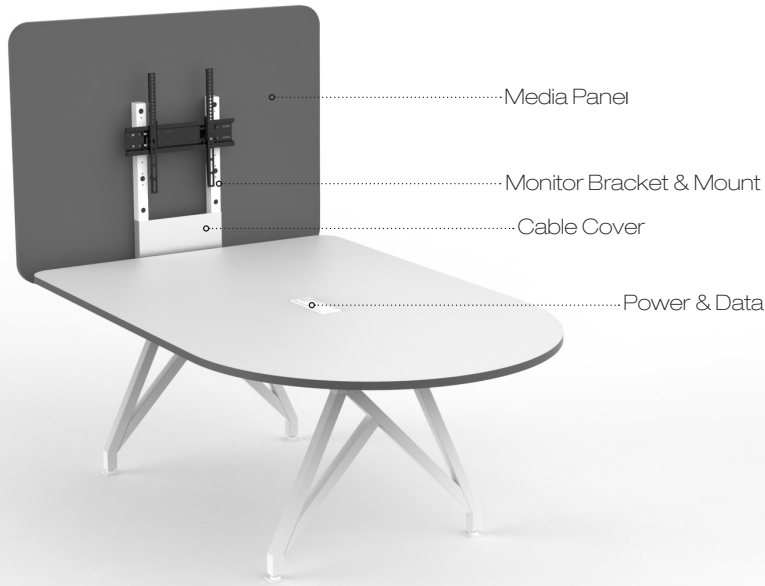

TeleMeet Connect

Video Conferencing & Teamwork Strategies

scale 1:1

Power Options

Axil-z In surface Power Unit
Option 1: (4) Power
Option 2: (2) Power; (1) Dual USB Charging, (1) HDMI
Other options available

M2X Pop Up Power Unit
Side 1: (2) Power; (1) Dual USB Charging; (1) Open Data
Side 2: (1) Power; (1) Dual USB Charging; (1) HDMI; (1) Open Data