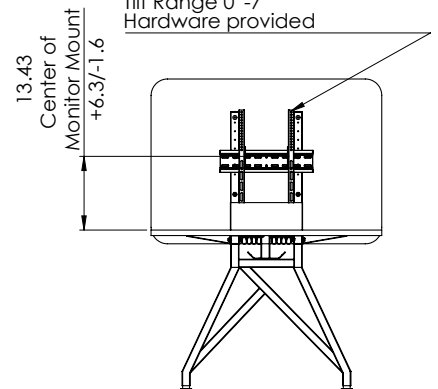

## Power Options

**Axil-z** In surface Power Unit  
 Option 1: (4) Power  
 Option 2: (2) Power; (1) Dual USB Charging, (1) HDMI  
 Other options available

**M2X** Pop Up Power Unit  
 Side 1: (2) Power; (1) Dual USB Charging; (1) Open Data  
 Side 2: (1) Power; (1) Dual USB Charging; (1) HDMI; (1) Open Data

## Media Panel

Tilting Monitor Mount  
 Monitors screen sizes 23-55 inch  
 Vesa 75x75-400x400mm  
 Mounting holes  
 100LB Max Monitor Weight  
 Tilt Range 0°-7°  
 Hardware provided