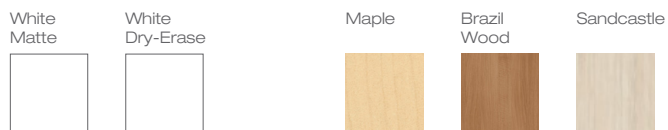

desktop finish & edge banding options

Laminate options: