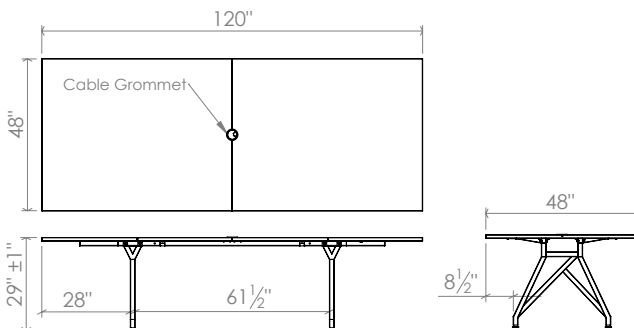

10ft

12ft

Think Tank Conference

scale^{1:1}

6ft

Table Top:

Durable laminate work surface with 2mm PVC edge banding for long lasting quality and protection against bumps and dents. Includes one cable grommet

Base & Legs:

Built to last powder coated steel legs and frame with adjustable height levelers.

Power Module:

See electrical power and data for details.

8ft

10ft

12ft

Included Accessory

Cable Grommet

Adjustable, White, Size: 3-1/8"

Power Option Sold Separately

Two Power Outlets
Two USB Charging Ports

Power Output: 120V/12A,
USB Ports: 5V/2A,
6ft Standard Power Cord
for the sockets.

table top finish & edge banding options