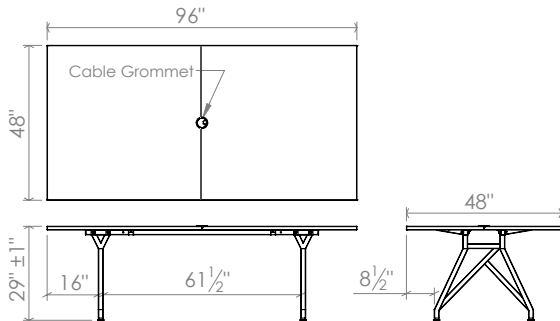

ThinkTank Conference

Planning and Teamwork Strategies

scale^{1:1}

Featured: 12ft table in White Matte.
Shown with MARC Marker Board and BOLLA Storage by SCALE 1:1

Featured: 10ft table in Fawn Cypress.

6ft

8ft

10ft

12ft

Think Tank Conference

scale^{1:1}

6ft

Table Top:

Durable laminate work surface with 2mm PVC edge banding for long lasting quality and protection against bumps and dents. Includes one cable grommet

Base & Legs:

Built to last powder coated steel legs and frame with adjustable height levelers.

Power Module:

See electrical power and data for details.

8ft

10ft

12ft

Included Accessory

Cable Grommet

Adjustable, White, Size: 3-1/8"

Power Option Sold Separately

Two Power Outlets
Two USB Charging Ports

Power Output: 120V/12A,
USB Ports: 5V/2A,
6ft Standard Power Cord
for the sockets.

table top finish & edge banding options