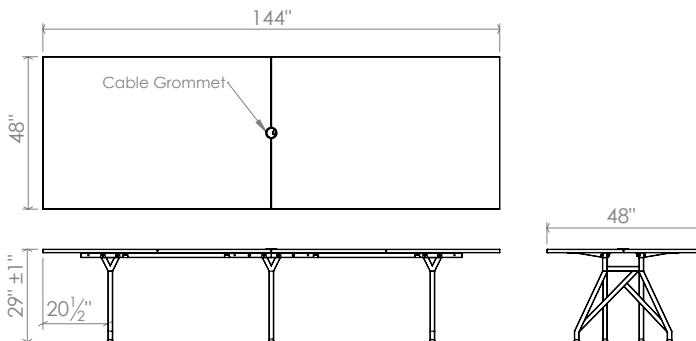

10ft

12ft

Think Tank Conference

scale^{1:1}

6ft

Table Top:

Durable laminate work surface with 2mm PVC edge banding for long lasting quality and protection against bumps and dents. Includes one cable grommet

Base & Legs:

Built to last powder coated steel legs and frame with adjustable height levelers.

Power Module:

See electrical power and data for details.

8ft

10ft

12ft

Included Accessory

Cable Grommet

Adjustable, White, Size: 3-1/8"

Power Option Sold Separately

Two Power Outlets
Two USB Charging Ports

Power Output: 120V/12A,
USB Ports: 5V/2A,
6ft Standard Power Cord
for the sockets.

table top finish & edge banding options