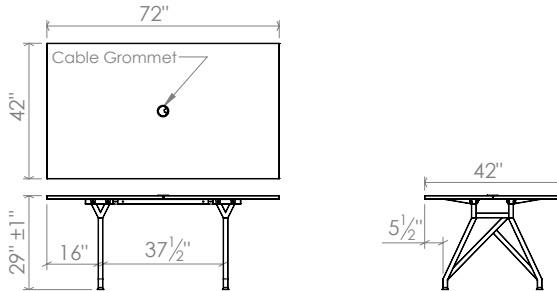

ThinkTank Conference

Planning and Teamwork Strategies

scale^{1:1}

Featured: 12ft table in White Matte.
Shown with MARC Marker Board and BOLLA Storage by SCALE 1:1

Featured: 10ft table in Fawn Cypress.

6ft

8ft

10ft

12ft

Think Tank Conference

scale^{1:1}

6ft

Table Top:

Durable laminate work surface with 2mm PVC edge banding for long lasting quality and protection against bumps and dents. Includes one cable grommet

Base & Legs:

Built to last powder coated steel legs and frame with adjustable height levelers.

Power Module:

See electrical power and data for details.

8ft

10ft

12ft

Included Accessory

Cable Grommet

Adjustable, White, Size: 3-1/8"

Power Option Sold Separately

Two Power Outlets
Two USB Charging Ports

Power Output: 120V/12A,
USB Ports: 5V/2A,
6ft Standard Power Cord
for the sockets.

table top finish & edge banding options