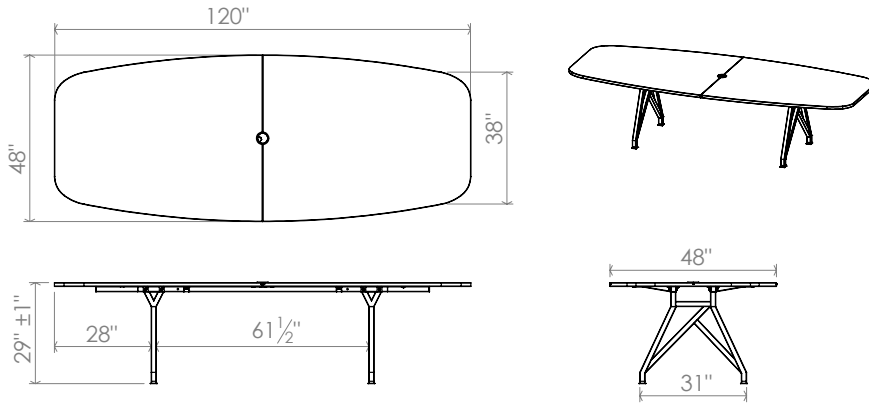

Kayak Conference

scale 1:1

Featured: 12ft table in Iconic Gray.

Featured: 10ft table in Fawn Cypress.

Kayak Conference

scale 1:1

10ft

12ft

Kayak Conference:

Laminate surface, with one cable management grommet.

Table Top:

Durable laminate work surface with 2mm PVC edge banding for long lasting quality and protection against bumps and dents.

Base & Legs:

Built to last powder coated steel legs and frame with adjustable height levelers.

Power Module:

See electrical power and data for details.

Included Accessory

Cord Grommet
Adjustable, White Plastic,
Size: 3-1/8"

Power Option Sold Separately

Two Power Outlets
Two USB Charging Ports

Power Output: 120V/12A,
USB Ports: 5V/2A,
6ft Standard Power Cord
for sockets.

table top finish & edge banding options

Laminate options: premium thermofuse laminate (TFL)