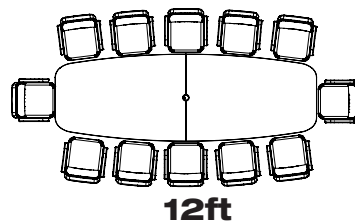

Kayak Conference

scale 1:1

Featured: 12ft table in Iconic Gray.

Featured: 10ft table in Fawn Cypress.

Kayak Conference

scale 1:1

10ft

12ft

Kayak Conference:

Laminate surface, with one cable management grommet.

Table Top:

Durable laminate work surface with 2mm PVC edge banding for long lasting quality and protection against bumps and dents.

Base & Legs:

Built to last powder coated steel legs and frame with adjustable height levelers.

Power Module:

See electrical power and data for details.

Included Accessory

Cord Grommet
Adjustable, White Plastic,
Size: 3-1/8"

Power Option Sold Separately

Two Power Outlets
Two USB Charging Ports

Power Output: 120V/12A,
USB Ports: 5V/2A,
6ft Standard Power Cord
for sockets.

table top finish & edge banding options

Laminate options: premium thermofuse laminate (TFL)