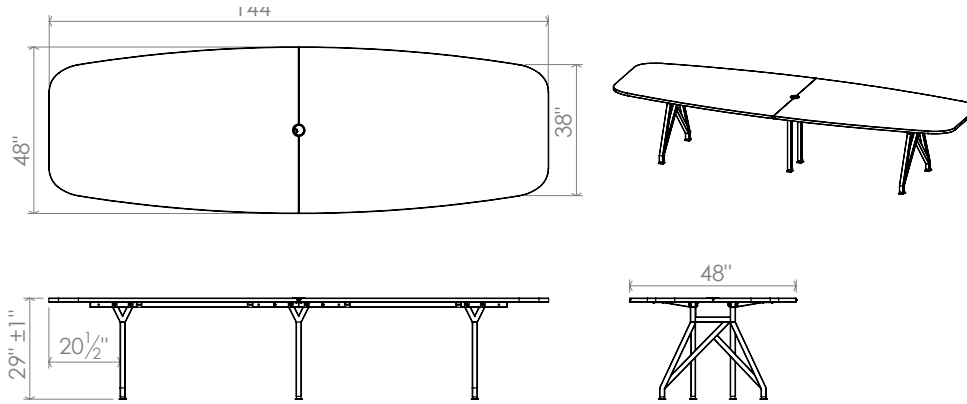

Kayak Conference

scale 1:1

Featured: 12ft table in Iconic Gray.

Featured: 10ft table in Fawn Cypress.

Kayak Conference

scale 1:1

10ft

12ft

Kayak Conference:

Laminate surface, with one cable management grommet.

Table Top:

Durable laminate work surface with 2mm PVC edge banding for long lasting quality and protection against bumps and dents.

Base & Legs:

Built to last powder coated steel legs and frame with adjustable height levelers.

Power Module:

See electrical power and data for details.

Included Accessory

Cord Grommet
Adjustable, White Plastic,
Size: 3-1/8"

Power Option Sold Separately

Two Power Outlets
Two USB Charging Ports

Power Output: 120V/12A,
USB Ports: 5V/2A,
6ft Standard Power Cord
for sockets.

table top finish & edge banding options

Laminate options: premium thermofuse laminate (TFL)