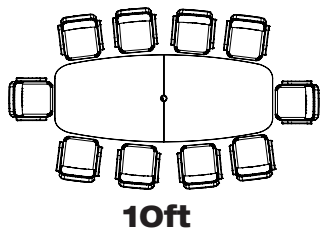

Kayak Conference

scale 1:1

Featured: 12ft table in Iconic Gray.

Featured: 10ft table in Fawn Cypress.

Kayak Conference

scale 1:1

10ft

12ft

Kayak Conference:

Laminate surface, with one cable management grommet.

Table Top:

Durable laminate work surface with 2mm PVC edge banding for long lasting quality and protection against bumps and dents.

Base & Legs:

Built to last powder coated steel legs and frame with adjustable height levelers.

Power Module:

See electrical power and data for details.

Included Accessory

Cord Grommet
Adjustable, White Plastic,
Size: 3-1/8"

Power Option Sold Separately

Two Power Outlets
Two USB Charging Ports

Power Output: 120V/12A,
USB Ports: 5V/2A,
6ft Standard Power Cord
for sockets.

table top finish & edge banding options

Laminate options: premium thermofuse laminate (TFL)