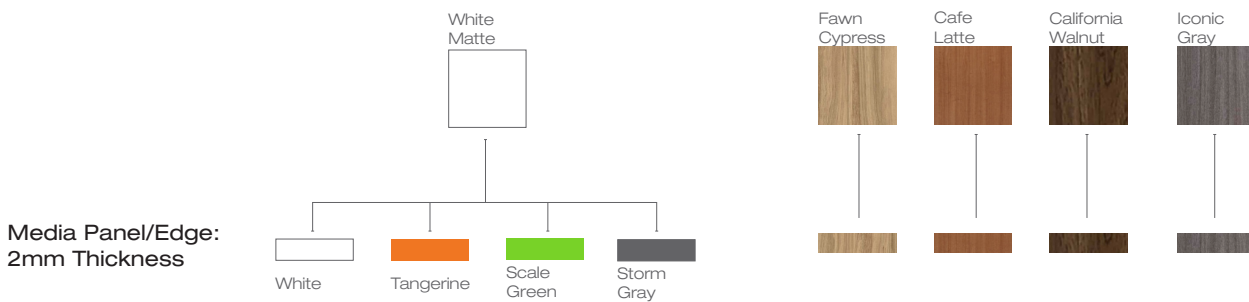

Finish Options

Table Top: Premium Thermofuse Laminate (TFL)

Electrical

Axil-z In Surface Power Unit
Option 1: (4) Power
Option 2: (2) Power, (1) HDMI,
(1) Dual USB Charging
Additional Options Available

M2X Pop Up Power Unit
Side 1: (2) Power, (1) Open Data,
(1) Dual USB Charging
Side 2: (1) Power, (1) HDMI, (1) Open Data,
(1) Dual USB Charging