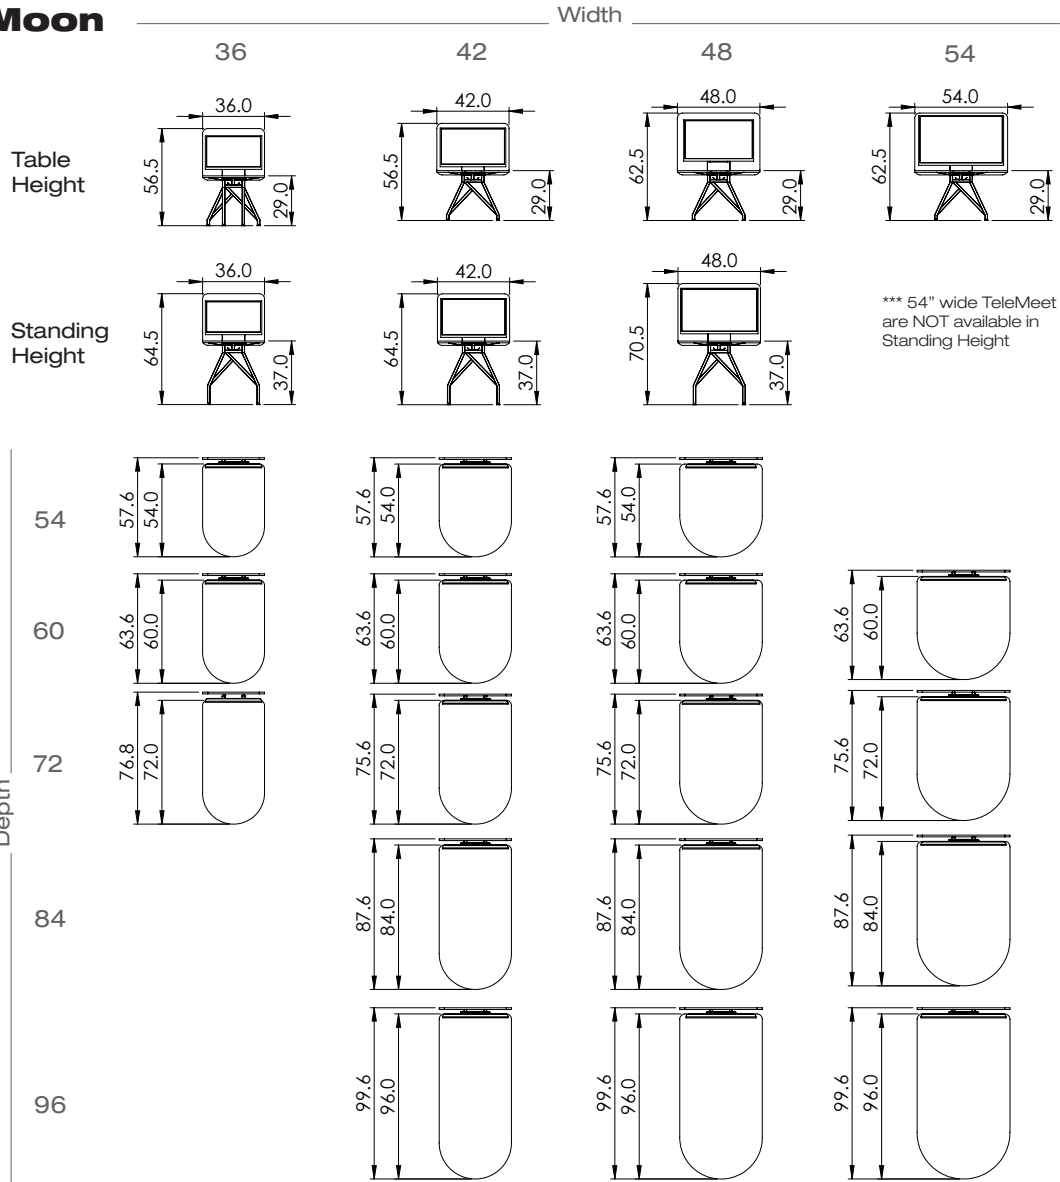

TELEMEET*connect*

Video Conferencing Tables

scale 1:1

Media Panel

Tilting Monitor Mount
 Monitors screen sizes 23-55 inch
 Vesa 75x75-400x400mm
 Mounting holes
 100LB Max Monitor Weight
 Tilt Range 0°-7°
 Hardware provided

M2X Pop Up Power Unit
 Side 1: (2) Power, (1) Open Data,
 (1) Dual USB Charging
 Side 2: (1) Power, (1) HDMI, (1) Open Data,
 (1) Dual USB Charging

Specifications

Table Style: **Moon**

Table Style: **Moon**

Table height available in 29" and standing height 37".
 Table width available in 36", 42", 48", 54" (table height only).
 Table depth available in 54", 60", 72", 84", 96".

Specifications

Table Style: **Kayak**

Table Style: **Kayak**

Table height available in 29" and standing height 37".
 Table width available in 42", 48", 54" (table height only).
 Table depth available in 54", 60", 72", 84", 96".