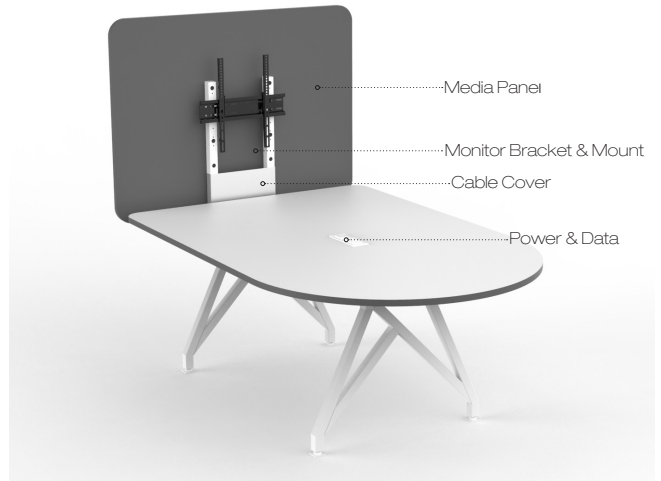

TELEMEET*connect*

Video Conferencing Tables

scale 1:1

Media Panel

Tilting Monitor Mount
 Monitors screen sizes 23-55 inch
 Vesa 75x75-400x400mm
 Mounting holes
 100LB Max Monitor Weight
 Tilt Range 0°-7°
 Hardware provided

Features

Help set the tone for collaboration with TeleMeet Connect Tables. Well-suited to meet video conferencing requirements, TeleMeet provides a flexible, cost-effective and stylish solution for your virtual meeting needs. Plug and play connections help support productive interaction among team members, while a variety of heights, sizes and finish selections create a seamless integration with existing spaces.

- Modern yet subtle design accommodates casual and professional environments alike.
- Durable laminate work surface with tough edge banding for long-lasting quality and protection against bumps and dents.
- Offered in seated or bar height with 60" and 72" table lengths.
- Available in White Finish with four edge color options: White, Scale Green, Storm Gray or Tangerine.
- Media Panel with Monitor Mount included.
- Media Panel will match edge finish on White Finish tables.
- Four wood grain finishes also offered: Café Latte, California Walnut, Fawn Cypress, and Iconic Gray.
- Media Panel will match table top finish on Wood Grain Finish tables.
- Built to last powder coated steel legs and frame in white finish with adjustable levers and with or without casters.
- Designed by David Winston. Made in the USA.

Finish Options

Table Top: Premium Thermofuse Laminate (TFL)

Electrical

Axil-z In Surface Power Unit
 Option 1: (4) Power
 Option 2: (2) Power, (1) HDMI,
 (1) Dual USB Charging
 Additional Options Available