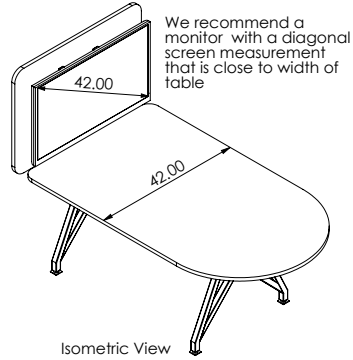

TELEMEET*connect*

Video Conferencing Tables

scale 1:1

Media Panel

Tilting Monitor Mount
 Monitors screen sizes 23-55 inch
 Vesa 75x75-400x400mm
 Mounting holes
 100LB Max Monitor Weight
 Tilt Range 0°-7°
 Hardware provided

Features

Help set the tone for collaboration with TeleMeet Connect Tables. Well-suited to meet video conferencing requirements, TeleMeet provides a flexible, cost-effective and stylish solution for your virtual meeting needs. Plug and play connections help support productive interaction among team members, while a variety of heights, sizes and finish selections create a seamless integration with existing spaces.

- Modern yet subtle design accommodates casual and professional environments alike.
- Durable laminate work surface with tough edge banding for long-lasting quality and protection against bumps and dents.
- Offered in seated or bar height with 60" and 72" table lengths.
- Available in White Finish with four edge color options: White, Scale Green, Storm Gray or Tangerine.
- Media Panel with Monitor Mount included.
- Media Panel will match edge finish on White Finish tables.
- Four wood grain finishes also offered: Café Latte, California Walnut, Fawn Cypress, and Iconic Gray.
- Media Panel will match table top finish on Wood Grain Finish tables.
- Built to last powder coated steel legs and frame in white finish with adjustable levers and with or without casters.
- Designed by David Winston. Made in the USA.

Table height available in 29" and standing height 37".
 Table width available in 36", 42", 48", 54" (table height only).
 Table depth available in 54", 60", 72", 84", 96".

Specifications

Table Style: **Kayak**