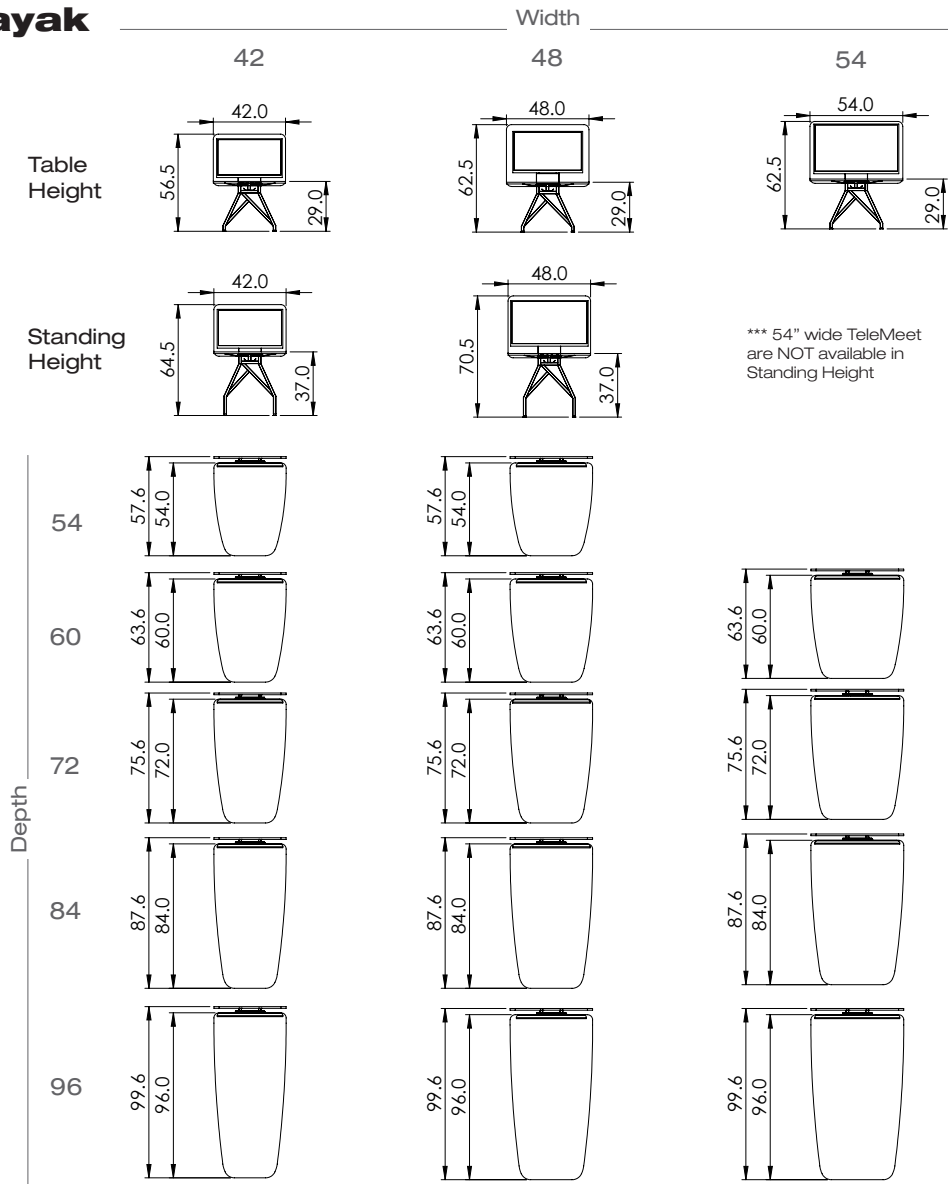

TELEMEET*connect*

Video Conferencing Tables

scale 1:1

Media Panel

Tilting Monitor Mount
 Monitors screen sizes 23-55 inch
 Vesa 75x75-400x400mm
 Mounting holes
 100LB Max Monitor Weight
 Tilt Range 0°-7°
 Hardware provided

M2X Pop Up Power Unit
 Side 1: (2) Power, (1) Open Data,
 (1) Dual USB Charging
 Side 2: (1) Power, (1) HDMI, (1) Open Data,
 (1) Dual USB Charging

Specifications

Table Style: **Moon**

Table Style: **Moon**

Table height available in 29" and standing height 37".
 Table width available in 36", 42", 48", 54" (table height only).
 Table depth available in 54", 60", 72", 84", 96".

Specifications

Table Style: **Kayak**

Table Style: **Kayak**

Table height available in 29" and standing height 37".
 Table width available in 42", 48", 54" (table height only).
 Table depth available in 54", 60", 72", 84", 96".