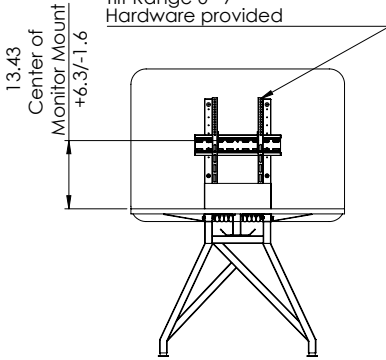

TELEMEET*connect*

Video Conferencing Tables

scale 1:1

Media Panel

Tilting Monitor Mount
 Monitors screen sizes 23-55 inch
 Vesa 75x75-400x400mm
 Mounting holes
 100LB Max Monitor Weight
 Tilt Range 0°-7°
 Hardware provided

Features

Help set the tone for collaboration with TeleMeet Connect Tables. Well-suited to meet video conferencing requirements, TeleMeet provides a flexible, cost-effective and stylish solution for your virtual meeting needs. Plug and play connections help support productive interaction among team members, while a variety of heights, sizes and finish selections create a seamless integration with existing spaces.

- Modern yet subtle design accommodates casual and professional environments alike.
- Durable laminate work surface with tough edge banding for long-lasting quality and protection against bumps and dents.
- Offered in seated or bar height with 60" and 72" table lengths.
- Available in White Finish with four edge color options: White, Scale Green, Storm Gray or Tangerine.
- Media Panel with Monitor Mount included.
- Media Panel will match edge finish on White Finish tables.
- Four wood grain finishes also offered: Café Latte, California Walnut, Fawn Cypress, and Iconic Gray.
- Media Panel will match table top finish on Wood Grain Finish tables.
- Built to last powder coated steel legs and frame in white finish with adjustable levers and with or without casters.
- Designed by David Winston. Made in the USA.

Table height available in 29" and standing height 37".
 Table width available in 36", 42", 48", 54" (table height only).
 Table depth available in 54", 60", 72", 84", 96".

Specifications

Table Style: **Kayak**